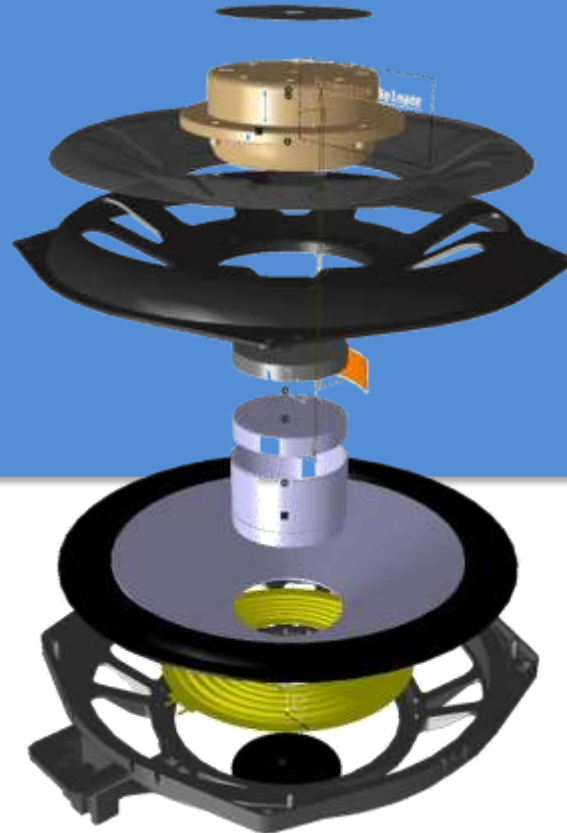

Ecodesign
Centre Wales

Canolfan
Ecoddylunio
Cymru

Jude Sherry

80%

LCA to go

100 European SME

Develop sector specific LCA web tool

Photovoltaic's
Smart textiles
Industrial Machinery
Bioplastics
Sensors
Printed circuit boards
Semiconductors